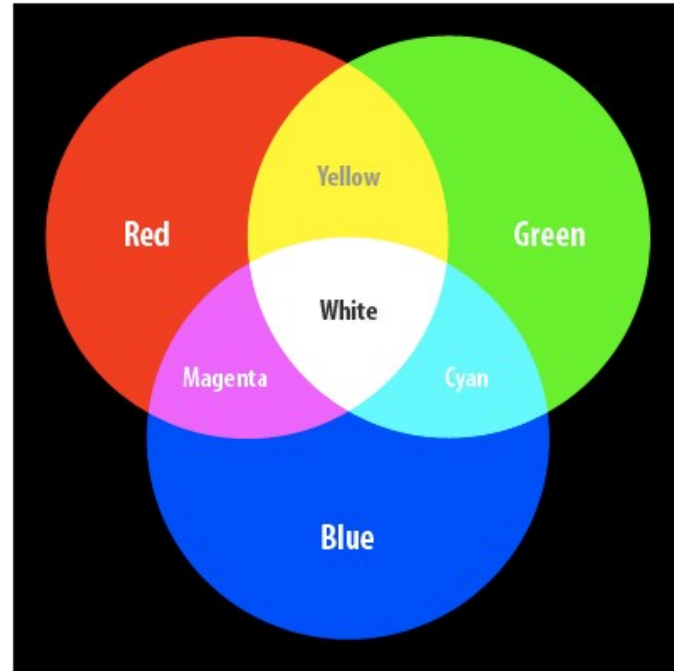

RGB – The Additive System

RGB Color Model