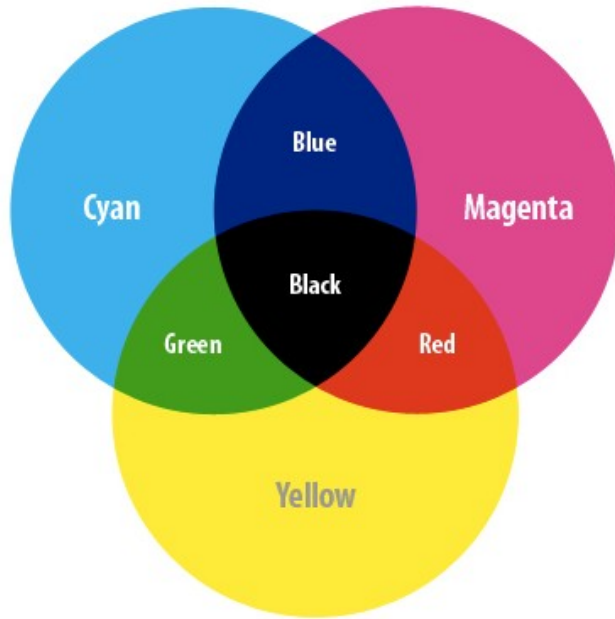

# Color Systems

## CMYK – The Subtractive System

*CMYK Color Model*

# Hexadecimal Color

The color is defined by its mix of Red, Green and Blue intensities, each of which can be in the range:

- 0 to 255 (in decimal)
- 00 to FF (in hexadecimal)

HEX # rrggbb

BLACK #000000

WHITE #FFFFFF

# Hexadecimal Color

HEX # rrggbb

magenta # ?

cyan # ?

pink # ?

[What the HEX?](#)

<b>Decimal:</b>	0	1	2	3	4	5	6	7	8	9	10	11	12	13	14	15
<b>Hexadecimal:</b>	0	1	2	3	4	5	6	7	8	9	A	B	C	D	E	F

No intensity